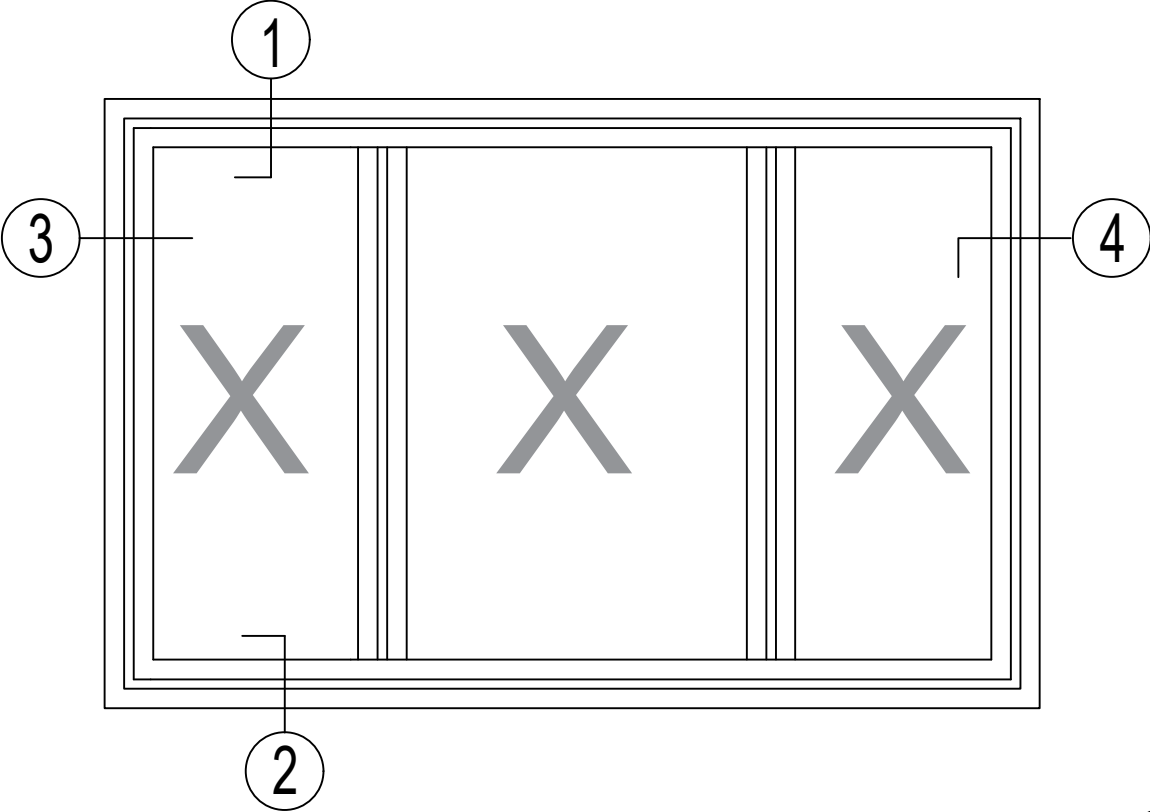

800 SERIES 2" HORIZONTAL SLIDER

STERGIS
WINDOWS & DOORS

0831 SERIES