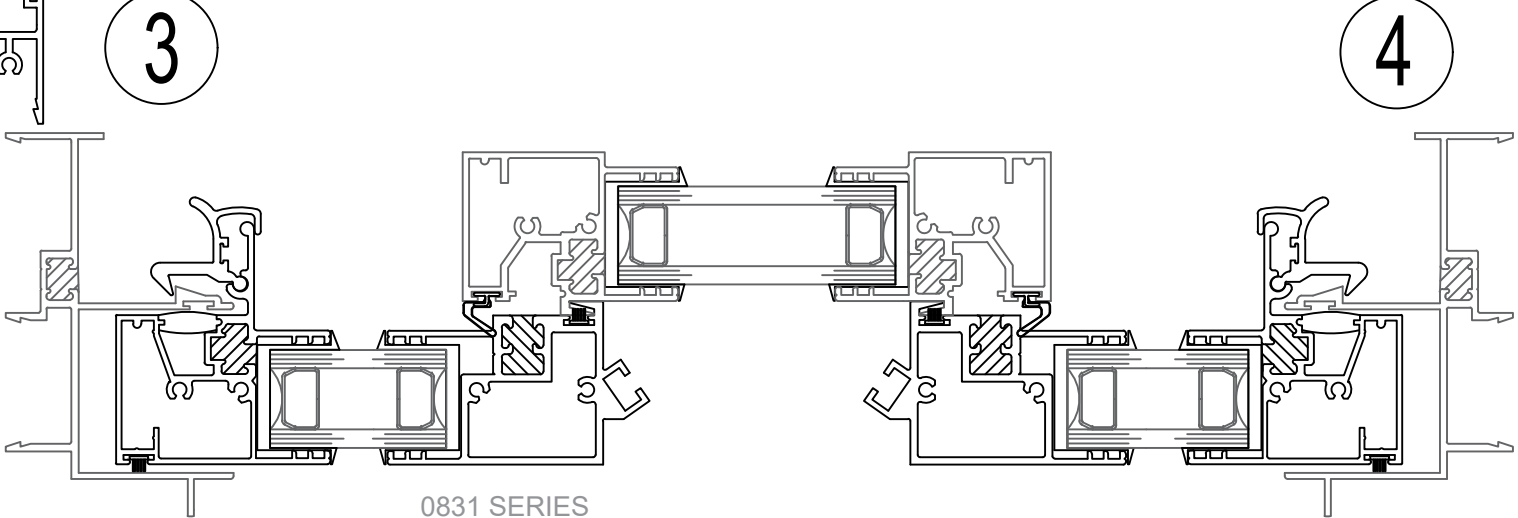

800 SERIES 2" HORIZONTAL SLIDER

STERGIS
WINDOWS & DOORS

0831 SERIES