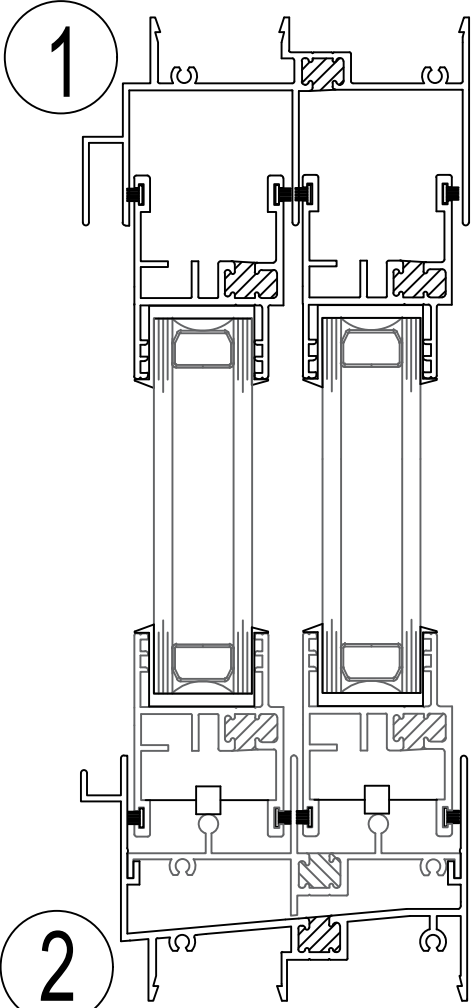

800 SERIES 2" HORIZONTAL SLIDER

STERGIS
WINDOWS & DOORS

0831 SERIES